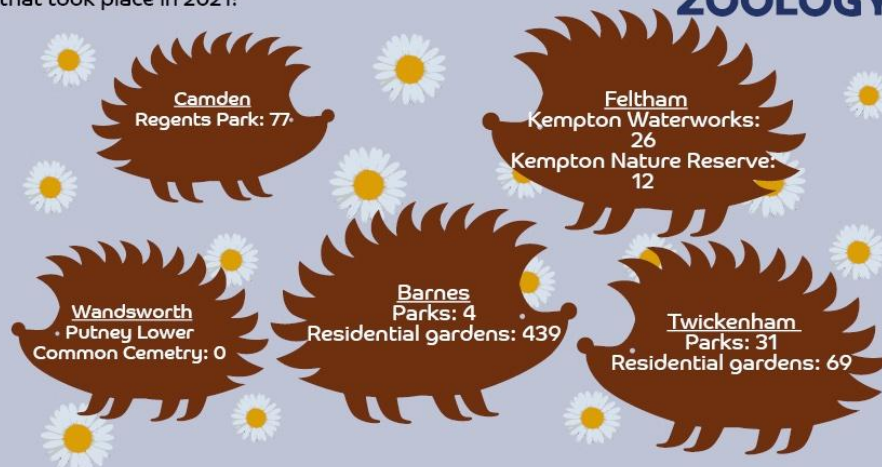

the freshwater
foundation

ZSL
LET'S WORK
FOR WILDLIFE

Community Conservation Collaboration

London HogWatch

What we've been working on...

- Monitoring hedgehog populations across London using camera traps
- Working with communities to promote favourable actions such as hedgehog holes
- Collecting data on factors that might be contributing to the decline of populations
- Developing conservation management strategies and feeding into Biodiversity Plans

ZSL
INSTITUTE OF
ZOOLOGY

We will be in Good Company!

London HogWatch

We conduct 2-week long camera trap surveys in London's green spaces. Here's the total hedgehog contacts from our surveys that took place in 2021!

London HogWatch

We conduct 2-week long camera trap surveys in London's green spaces. Here's the total hedgehog contacts from our surveys that took place in 2021!

The Plan: Phase 1

1. We have commissioned ZSL to conduct a two week survey of 3 of our parks using trail cameras